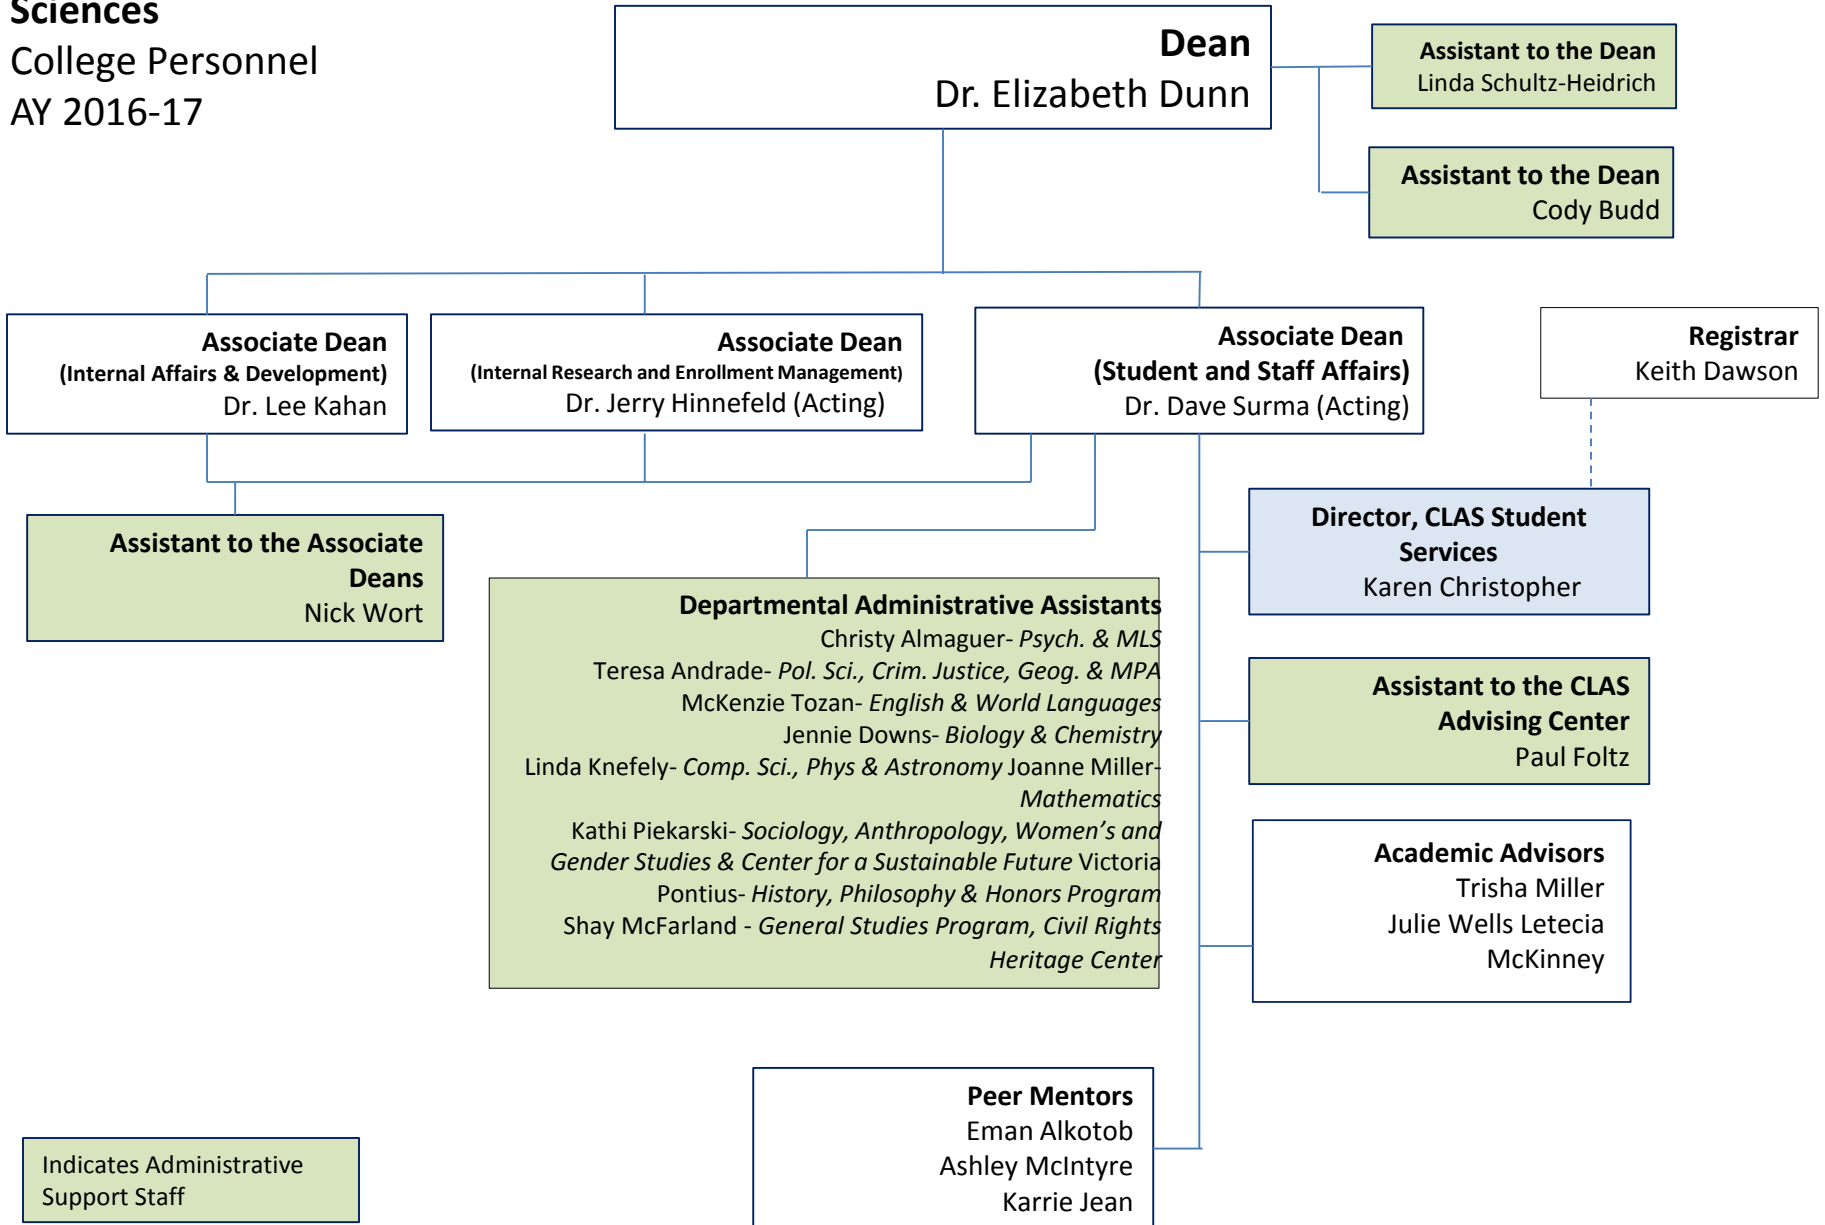

College of Liberal Arts and Sciences

College Personnel
AY 2016-17

Indicates Administrative Support Staff